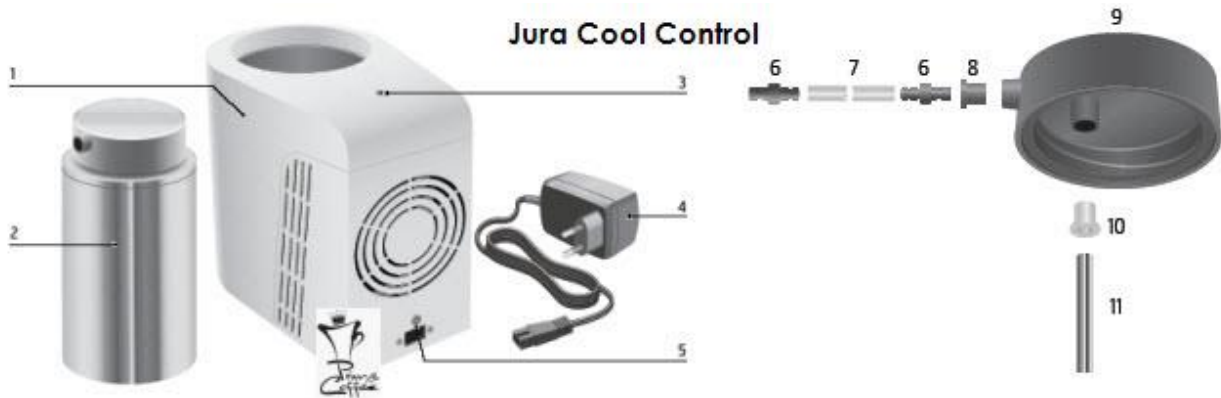

AMERITALIA / SALES & SERVICE OF COMMERCIAL ESPRESSO MACINES
 ph: 530-306-5101 / email: al@ameritalia.com / web: www.ameritalia.com

jura. COOL CONTROL

Counter top refrigeration at a reasonable price!

Durable and CFC-free, the peltier cooling principle used in the JURA Cool Control chills milk up to 77 degrees below the ambient temperature. Once a temperature of 40 degrees has been reached, the intelligent appliance keeps the milk in the optimum temperature range, which not only prevents it from freezing, but also helps you conserve energy. Remove stainless steel tank and place in refrigerator at the end of day.

Capacity 1.2 Liter / 8.25" H x 6"W x 8.25"D / 120V 20W

Jura Cool Control

- 1 Cool Control
- 2 Stainless steel container
- 3 Operation indicator lamp
- 4 Power cable with power supply unit
- 5 On/Off button
- 6 Connector for milk pipe
- 7 Milk pipe
- 8 Seal
- 9 Lid
- 10 Metal pipe holder
- 11 Metal pipe