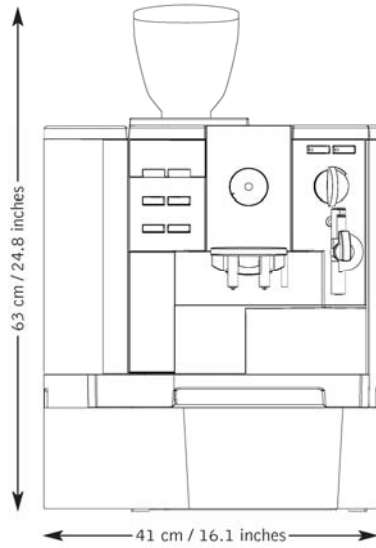

# Dimensions & Specifications

| Model # | Description                        | Volts | Total Watts | Amps | Cups/Day | Dimensions                           | Ship Wt  |
|---------|------------------------------------|-------|-------------|------|----------|--------------------------------------|----------|
| 9413318 | JURA Impressa Xs90 Super Automatic | 120   | 1350        | 11.3 | 50       | 16-3/16" W x 24-13/16" H x 15-3/8" D | 33.5 lb. |

**Milk Cooler**  
 Model # 9700041  
 Holds 1 one gallon milk container  
 9.0" W x 12.0" H x 13-1/2" D  
 120V  
 NSF Listed

View of milk jug inside cooler