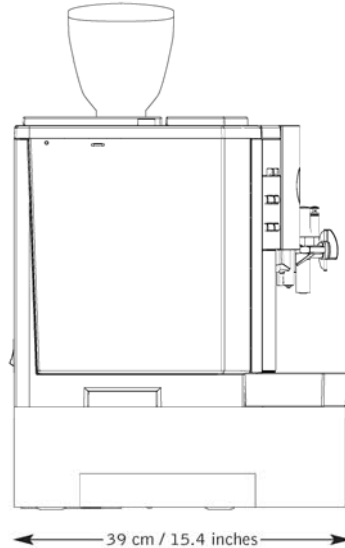

# Dimensions & Specifications

| Model # | Description                        | Volts | Total Watts | Amps | Cups/Day | Dimensions                           | Ship Wt  |
|---------|------------------------------------|-------|-------------|------|----------|--------------------------------------|----------|
| 9413318 | JURA Impressa Xs90 Super Automatic | 120   | 1350        | 11.3 | 50       | 16-3/16" W x 24-13/16" H x 15-3/8" D | 33.5 lb. |

**Milk Cooler**  
 Model # 9700041  
 Holds 1 one gallon milk container  
 9.0" W x 12.0" H x 13-1/2" D  
 120V  
 NSF Listed

View of milk jug inside cooler